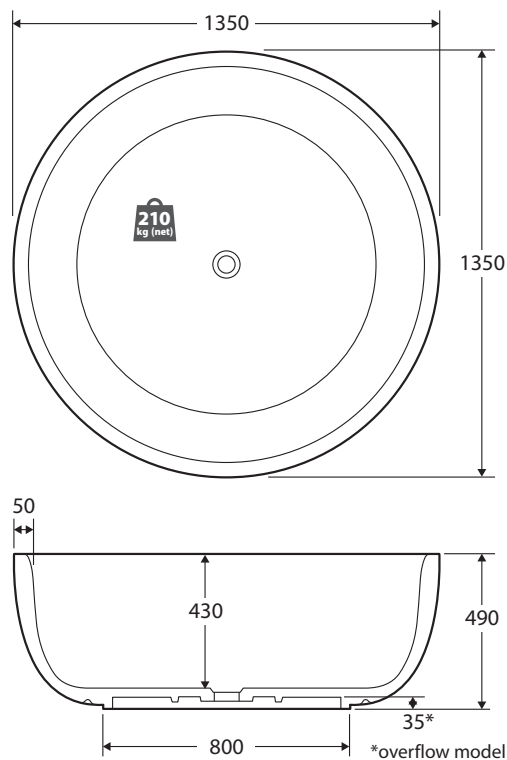

WARRANTIES: DOMESTIC USE

25 YEAR

CAST STONE - STRUCTURAL INTEGRITY
25 YEARS replacement product

5 YEAR

CAST STONE - FINISH
5 YEARS replacement product or repair

1 YEAR

OVERFLOW KITS & WASTES
1 YEAR replacement parts

INSTALLATION WARNING:

Floor preparation may be required for off-centre waste positions. Please discuss with your builder/plumber before tiling and waterproofing your bathroom.